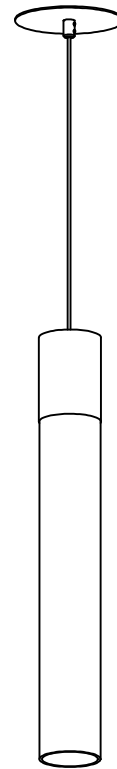

INSTALLATION TYPE

Straight power cable with remote driver