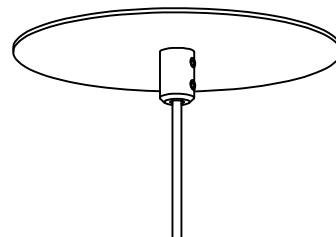

Stick MT

INSTALLATION TYPE

Straight power cable with remote driver

CMOP-1-2 Standard - Supplied

Mounting Option Power 1-2
Octagon Box (By Others)
Installed in drywall, wood or concrete ceiling

Stick MT

PENDANT