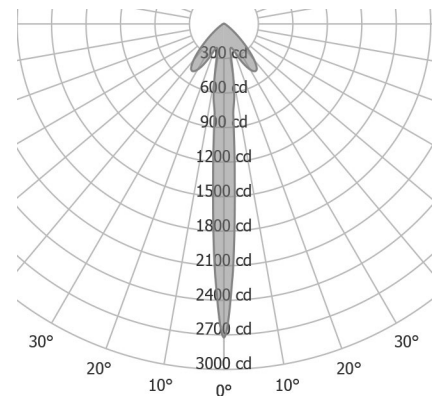

Example fixture number:

1592 - P - 22 - M - 30 - U - RD - S - SA - 21 - PC - CC