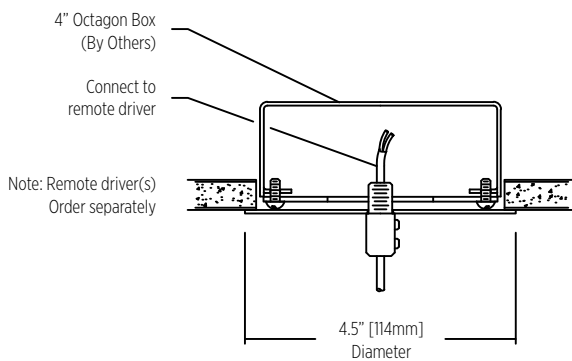

Size	
18	18" [458mm]
22	22" [560mm]
26	26" [660mm]
Custom	

* 70mm and 80mm diameter diffuser cylinder
* Available in 18" [458mm], 22" [560mm] and 26" [660mm] long body

Stick MT

PENDANT

SPECIFICATION SHEET

Stick MT

INSTALLATION TYPE

Straight power cable with remote driver

CMOP-1-2 Standard - Supplied

Mounting Option Power 1-2
Octagon Box (By Others)
Installed in drywall, wood or concrete ceiling

Stick MT

PENDANT

SPECIFICATION SHEET

Stick MT

ALTERNATIVE MOUNTING OPTION

CMOP-2-2 Order Separately

Mounting Option Power 2-2
65mm Diameter Box (By Others)
Installed in drywall, wood or concrete ceiling

CMOP-3-2 Order Separately