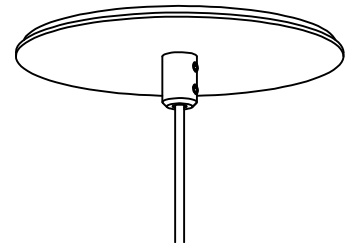

Size	
18	18" [458mm]
22	22" [560mm]
26	26" [660mm]
Custom	

* 70mm and 80mm diameter diffuser cylinder
* Available in 18" [458mm], 22" [560mm] and 26" [660mm] long body

Stick MT

PENDANT

SPECIFICATION SHEET

Stick MT

INSTALLATION TYPE

Straight power cable with remote driver

CMOP-1-2 Standard - Supplied

Mounting Option Power 1-2
Octagon Box (By Others)
Installed in drywall, wood or concrete ceiling

Stick MT

PENDANT

SPECIFICATION SHEET

Stick MT

ALTERNATIVE MOUNTING OPTION

CMOP-2-2 Order Separately

Mounting Option Power 2-2
65mm Diameter Box (By Others)
Installed in drywall, wood or concrete ceiling

CMOP-3-2 Order Separately