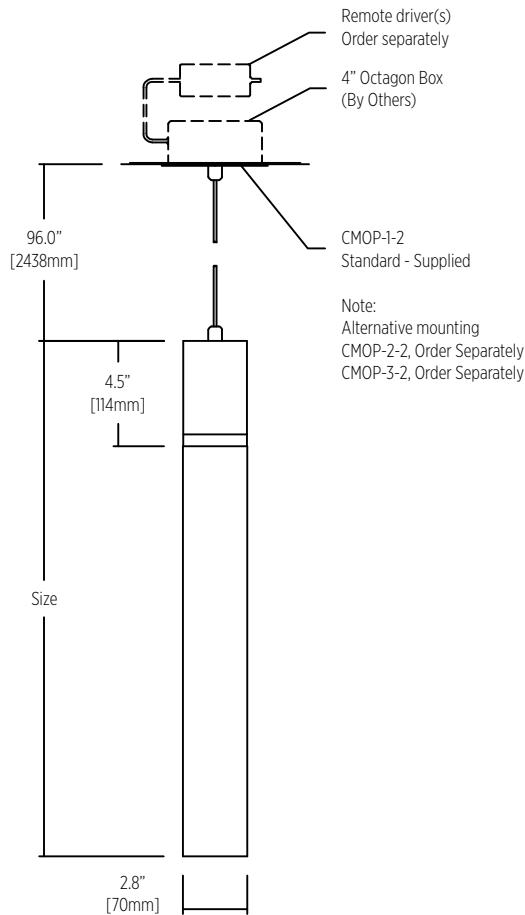

INSTALLATION TYPE

Straight power cable with remote driver