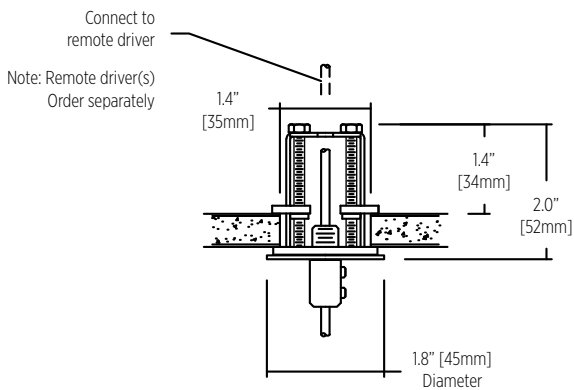

Size	
18	18" [458mm]
22	22" [560mm]
26	26" [660mm]
Custom	

* 70mm and 80mm diameter diffuser cylinder
* Available in 18" [458mm], 22" [560mm] and 26" [660mm] long body

Stick MT

PENDANT

SPECIFICATION SHEET

Stick MT

INSTALLATION TYPE

Straight power cable with remote driver

CMOP-1-2 Standard - Supplied

Mounting Option Power 1-2
Octagon Box (By Others)
Installed in drywall, wood or concrete ceiling

Stick MT

PENDANT

SPECIFICATION SHEET

Stick MT

ALTERNATIVE MOUNTING OPTION

CMOP-2-2 Order Separately

Mounting Option Power 2-2
65mm Diameter Box (By Others)
Installed in drywall, wood or concrete ceiling

CMOP-3-2 Order Separately