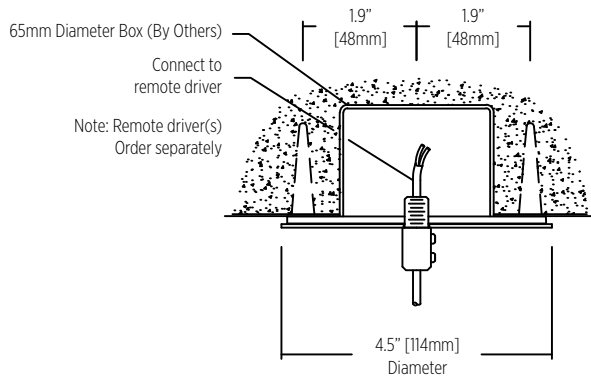

ALTERNATIVE MOUNTING OPTION

CMOP-2-2 Order Separately

Mounting Option Power 2-2
65mm Diameter Box (By Others)
Installed in drywall, wood or concrete ceiling